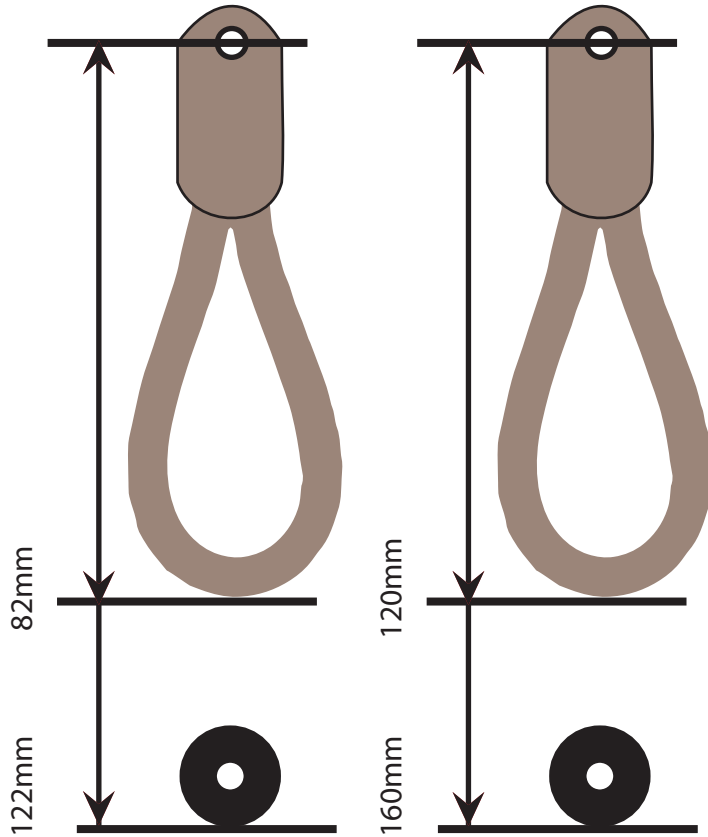

Ford Bunji Loops

Ford Bunji Loop 170
Nominal Length 82mm

Ford Bunji Loop 210
Nominal Length 120mm

A Bunji Loop will extend / stretch by approximately 40mm